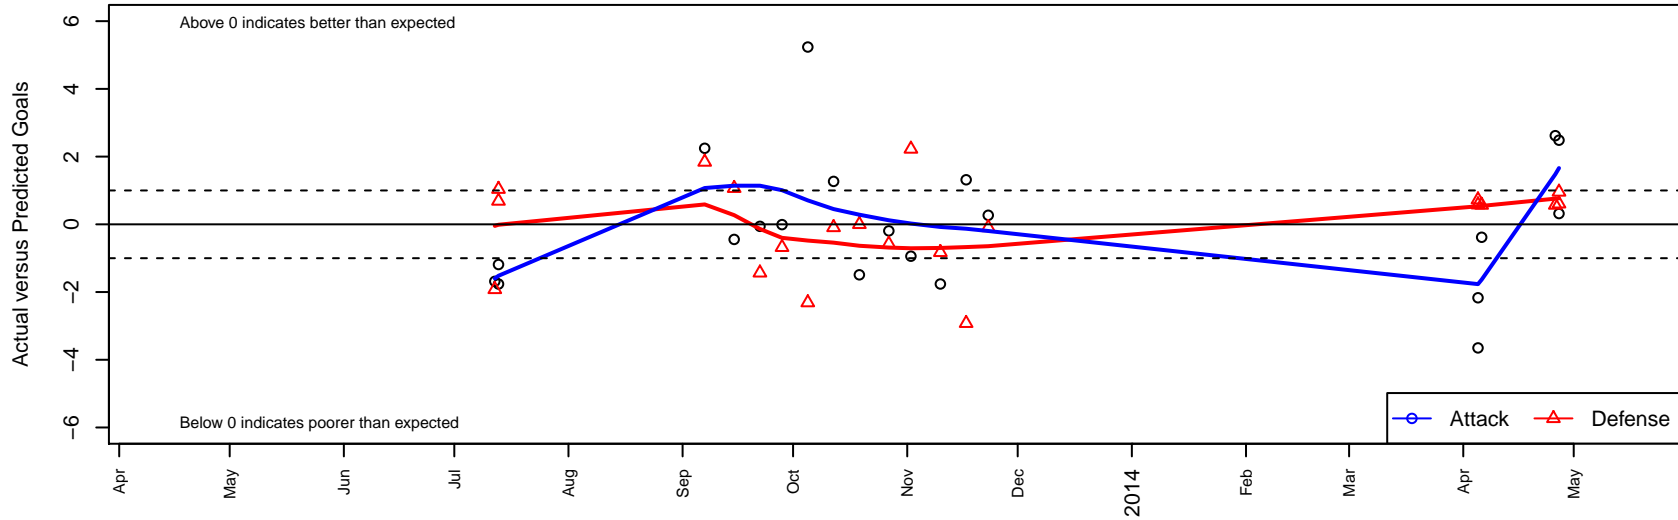

Outliers B02

independent
 Bellevue, WA
 B02 total strength=432
 attack=0.41 defense=0.19
 fall league = PSPL Classic 1 U11
 notes= played under Islander FC 2013; Nowlan
 alt names used:
 BU11 A Islanders FC
 Islander FC BU11 A
 OUTLIERS PREMIER B02 (WA)

Venues played:
 ISC Gunners Invitational BU11
 PSPL Classic 1 U11
 WA Cup BU11 Bronze U11

Outliers B02
 Dots are actual minus expected GF (blue circles) and GA (red triangles).
 Blue line is smoothed change in attack strength. Red is smoothed change in defense strength.